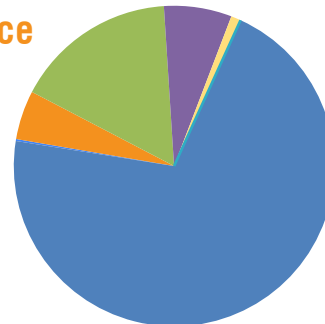

Enrolled in Westbrook School District as of October 2018

16% English Language Learners
(396)

61% Receive Free & Reduced Lunch
(1,499)

18% Receive Special Education Services
(435)

Westbrook students speak 28 different home languages

Westbrook Student Population by Race

- White (71.4%)
- Black of African American (16.5%)
- Multi-Ethnic (6.9%)
- Asian (5%)
- American Indian and Alaska Native (<1%)
- Native Hawaiian of Other Pacific Islander (<1%)